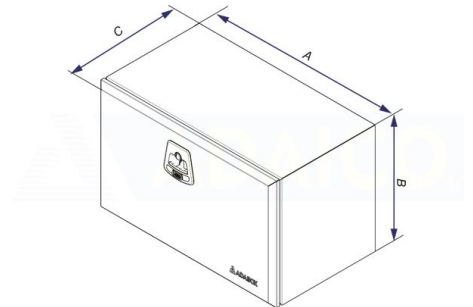

# Toolbox 600x400x500 galvanized, black Adabox, gas springs, 1 lock

Product code: 160282155

## Description

Adabox - black painted galvanized sheet metal box.

Ergonomic lock with a double locking options (key and padlock ring)

Metal hinges and copper plated steel screws, sealing

1.5mm material thickness

ECE-R73.01 Lateral Protection Devices

L: 600mm

H: 400mm

**Weight:** 20.03 kg

**B:** 500 mm

**A:** 600 mm

**C:** 400 mm

---

D: 500mm