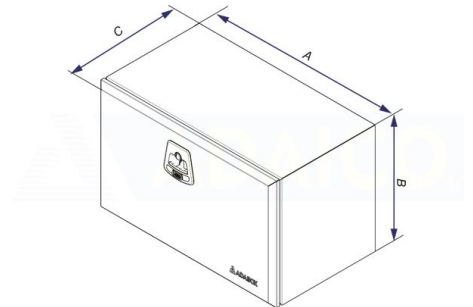

Galvanized

Toolbox 600x400x500 galvanized, black Adabox gas springs, shelf, 1 lock

Product code: 160280017

Description

Adabox - black painted galvanized sheet metal box.

Ergonomic lock with a double locking options (key and padlock ring)

Metal hinges and copper plated steel screws, sealing

1.5mm material thickness

ECE-R73.01 Lateral Protection Devices

L: 600mm

H: 400mm

Weight: 23.8 kg

B: 400 mm

A: 600 mm

C: 500 mm

D: 500mm

Additional images