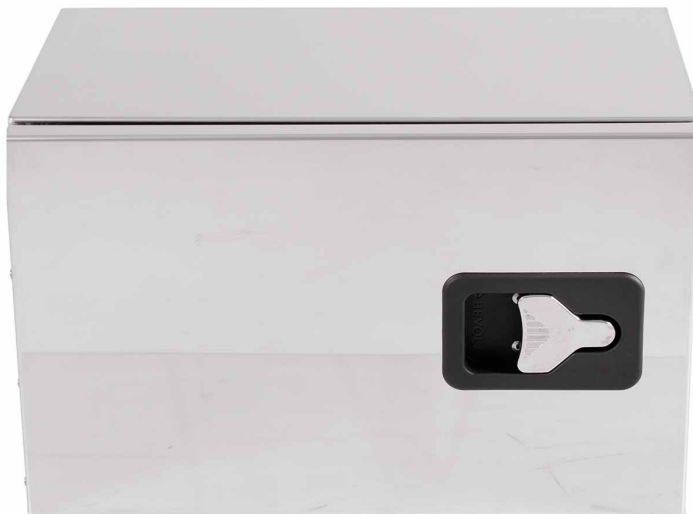

Stainless steel

Toolbox 600x400x400 SS side hinged Bevobox, 1 lock

Product code: 17587602

Description

Durable Bevobox tool box made of aluminum for the needs of heavy equipment, such as a truck or trailer.

The elegant shiny door of the storage box is made of stainless steel. Rubber sealed. Ventilation opening at the back. 1 lock.

Additional images