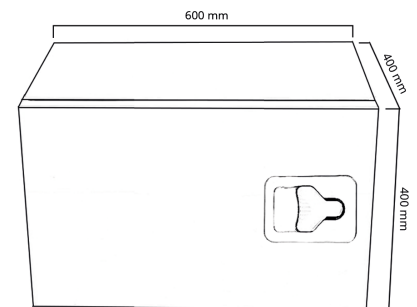

# Toolbox 600x400x400 SS side hinged Bevobox, 1 lock

Product code: 17587602

## Description

Durable Bevobox tool box made of aluminum for the needs of heavy equipment, such as a truck or trailer.

The elegant shiny door of the storage box is made of stainless steel. Rubber sealed. Ventilation opening at the back. 1 lock.