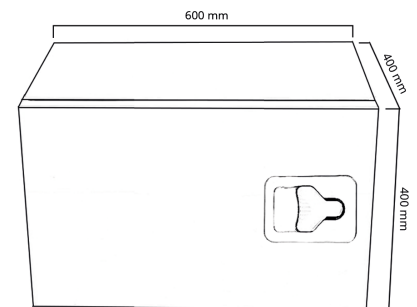

Stainless steel

Toolbox 600x400x400 SS side hinged Bevobox, 1 lock

Product code: 17587602

Description

Durable Bevobox tool box made of aluminum for the needs of heavy equipment, such as a truck or trailer.

The elegant shiny door of the storage box is made of stainless steel. Rubber sealed. Ventilation opening at the back. 1 lock.

Additional images