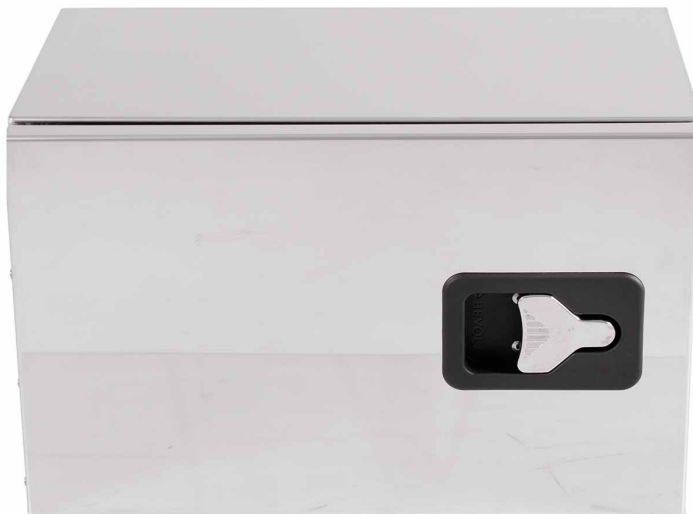

Stainless steel

# Toolbox 600x400x400 SS side hinged Bevobox, 1 lock

Product code: 17587602

## Description

Durable Bevobox tool box made of aluminum for the needs of heavy equipment, such as a truck or trailer.

The elegant shiny door of the storage box is made of stainless steel. Rubber sealed. Ventilation opening at the back. 1 lock.