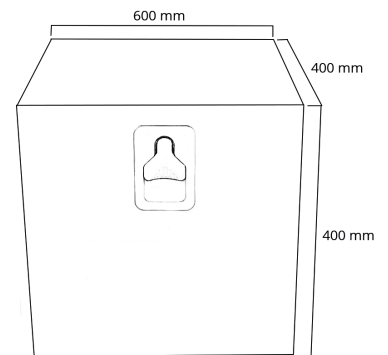

# Toolbox 600x400x400 SS bottom hinged Bevobox, 1 lock

Product code: 17587642

## Description

Durable Bevobox tool box made of aluminum for the needs of heavy equipment, such as a truck or trailer.

The elegant shiny door of the storage box is made of stainless steel. Rubber sealed. Ventilation opening at the back. 1 lock.