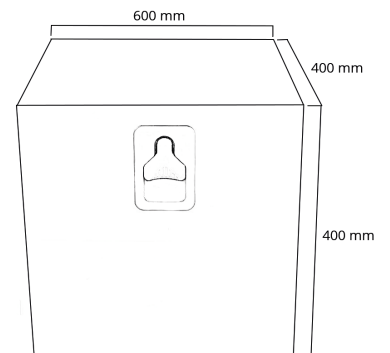

Stainless steel

Toolbox 600x400x400 SS bottom hinged Bevobox, 1 lock

Product code: 17587642

Description

The elegant shiny door of the storage box is made of stainless steel. Rubber sealed. Ventilation opening at the back. 1 lock.