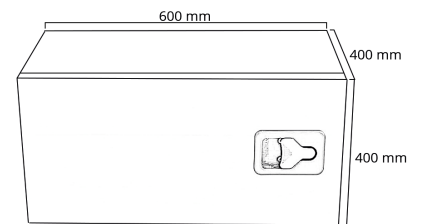

# Toolbox 600x400x400 Bevobox Mix, aluminum side hinged, shining SS lid, 1 lock, door retainer

Product code: 17583702

## Description

Durable Bevobox tool box made of aluminum for the needs of heavy equipment, such as a truck or trailer.

The elegant shiny door of the storage box is made of stainless steel. Rubber sealed. Ventilation opening at the back. 1 lock.