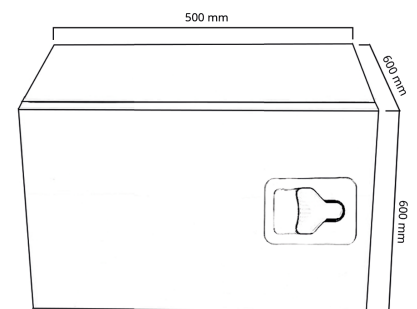

Aluminium

Toolbox 500x600x600 Bevobox Mix, aluminum side hinged, shining SS lid, 1 lock, door retainer

Product code: 17583739

Description

Durable Bevobox tool box made of aluminum for the needs of heavy equipment, such as a truck or trailer.

The elegant shiny door of the storage box is made of stainless steel. Rubber sealed. Ventilation opening at the back. 1 lock.

Additional images