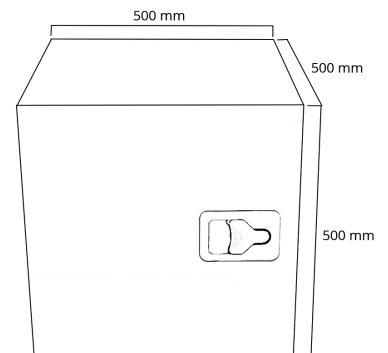

Stainless steel

Toolbox 500x500x500 SS side hinged Bevobox, 1 lock

Product code: 17587609

Description

Durable Bevobox tool box made of aluminum for the needs of heavy equipment, such as a truck or trailer.

The elegant shiny door of the storage box is made of stainless steel. Rubber sealed. Ventilation opening at the back. 1 lock.

Additional images