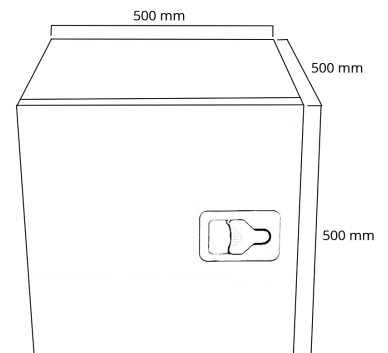

# Toolbox 500x500x500 Bevobox Mix, aluminum, shelf side hing. pol. SS lid, 1 lock, door retainer, mat

Product code: 17583770

## Description

Durable Bevobox tool box made of aluminum for the needs of heavy equipment, such as a truck or trailer.

The elegant shiny door of the storage box is made of stainless steel. Rubber sealed. Ventilation opening at the back. 1 lock.