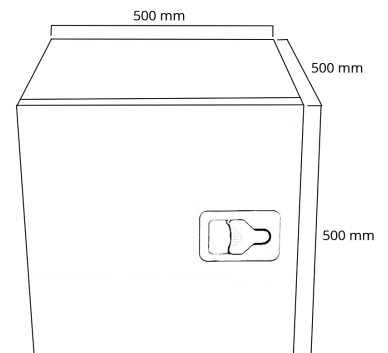

Aluminium**Toolbox 500x500x500 Bevobox Mix, aluminum, shelf side hing. pol. SS lid, 1 lock, door retainer, mat**

Product code: 17583770

**Description**

Durable Bevobox tool box made of aluminum for the needs of heavy equipment, such as a truck or trailer.

The elegant shiny door of the storage box is made of stainless steel. Rubber sealed. Ventilation opening at the back. 1 lock.

In the truck box equipped with a shelf, the tools stay conveniently organized. A carpet on the bottom.