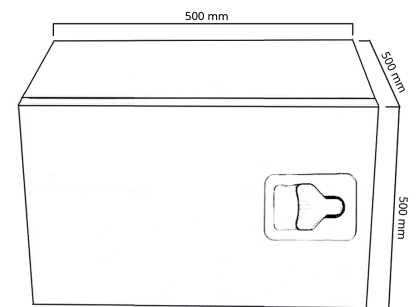

Aluminium

Toolbox 500x500x500 Bevobox Mix, aluminum side-/bottom hinged, shining SS lid, 1 lock

Product code: 17583709 Old product code: 150102

Description

Durable Bevobox tool box made of aluminum for the needs of heavy equipment, such as a truck or trailer.

The elegant shiny door of the storage box is made of stainless steel. Rubber sealed. Ventilation opening at the back. 1 lock.

Weight: 12 kg