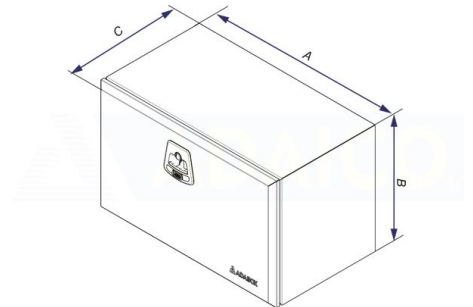

Galvanized

Toolbox 500x500x450 galvanized, black Adabox, cable, 1 lock

Product code: 160282151

Description

Adabox - black painted galvanized sheet metal box.

Ergonomic lock with a double locking options (key and padlock ring)

Metal hinges and copper plated steel screws, sealing

1.5mm material thickness

L: 500mm

H: 500mm

D: 450mm

Weight: 19.1 kg**B:** 500 mm**A:** 500 mm**C:** 450 mm

Additional images