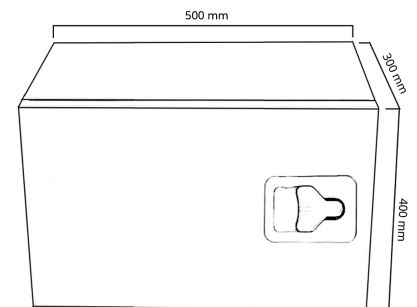

Aluminium

Toolbox 500x400x300 Bevobox Mix, aluminum side hinged, shining SS lid, 1 lock, door retainer

Product code: 17583741

Description

Durable Bevobox tool box made of aluminum for the needs of heavy equipment, such as a truck or trailer.

The elegant shiny door of the storage box is made of stainless steel. Rubber sealed. Ventilation opening at the back. 1 lock.

Additional images