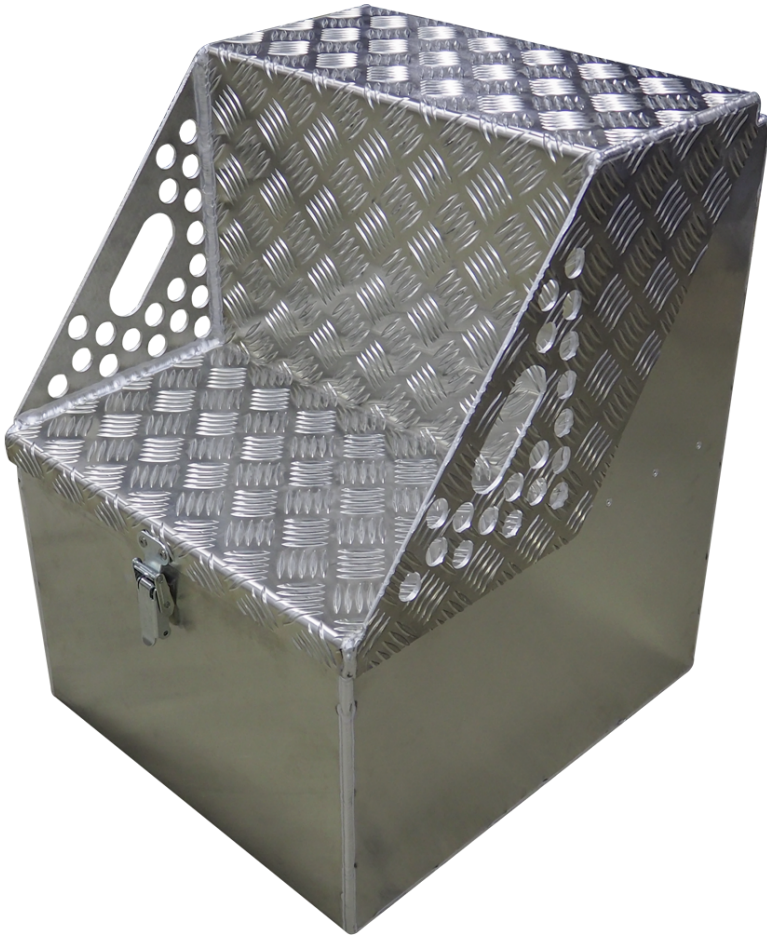

Aluminium

Toolbox 435 mm aluminum, ladders SteelCompany

Product code: 104144

Description

Material: Aluminium

Weight: 17 kg

Additional images