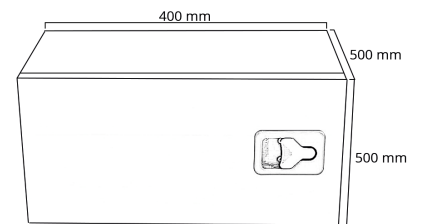

Aluminium

Toolbox 400x500x500 Bevobox Mix, aluminum side hinged, shining SS lid, 1 lock, door retainer

Product code: 17583705

Description

Durable Bevobox tool box made of aluminum for the needs of heavy equipment, such as a truck or trailer.

The elegant shiny door of the storage box is made of stainless steel. Rubber sealed. Ventilation opening at the back. 1 lock.

Additional images