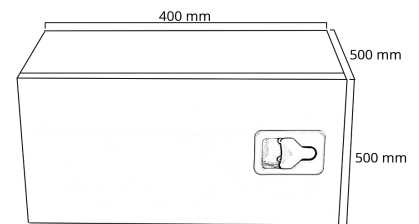

Aluminium

Toolbox 400x500x500 Bevobox Mix, aluminum side hinged, shining SS lid, 1 lock, door retainer

Product code: 17583705

Description

Durable Bevobox tool box made of aluminum for the needs of heavy equipment, such as a truck or trailer.

The elegant shiny door of the storage box is made of stainless steel. Rubber sealed. Ventilation opening at the back. 1 lock.

Additional images