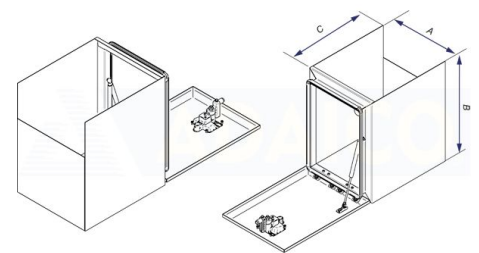

Galvanized

Toolbox 360x500x470 galvanized, black Adabox, gas springs, 1 lock, wo/ back wall

Product code: 160282153

Description

Adabox - black painted galvanized sheet metal box.

Ergonomic lock with a double locking options (key and padlock ring)

Metal hinges and copper plated steel screws, sealing

1.5mm material thickness

L: 360mm

H: 500mm

D: 470mm

Weight: 14 kg**B:** 500 mm**A:** 360 mm**C:** 470 mm