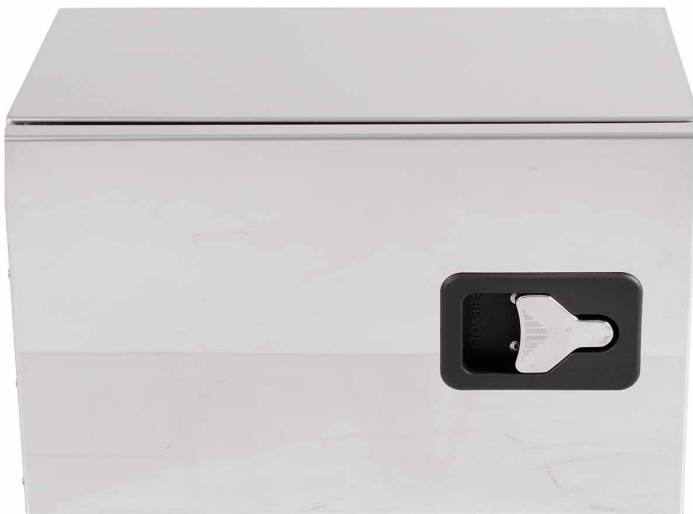

Stainless steel

# Toolbox 350x300x300 SS side hinged Bevobox, 1 lock

Product code: 17587605

## Description

Durable Bevobox tool box made of aluminum for the needs of heavy equipment, such as a truck or trailer.

The elegant shiny door of the storage box is made of stainless steel. Rubber sealed. Ventilation opening at the back. 1 lock.