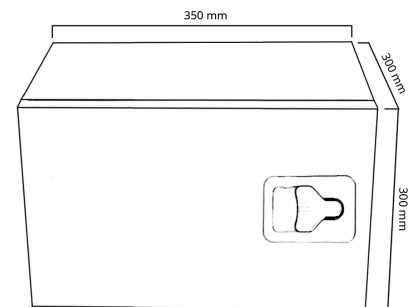

# Toolbox 350x300x300 SS side hinged Bevobox, 1 lock

Product code: 17587605

## Description

Durable Bevobox tool box made of aluminum for the needs of heavy equipment, such as a truck or trailer.

The elegant shiny door of the storage box is made of stainless steel. Rubber sealed. Ventilation opening at the back. 1 lock.