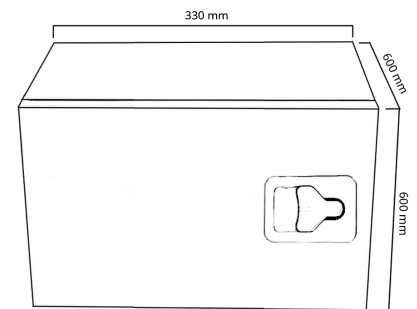

# Toolbox 330x600x600 SS side hinged Bevobox, 1 lock, shelf

Product code: 17587614

## Description

Durable Bevobox tool box made of aluminum for the needs of heavy equipment, such as a truck or trailer.

The elegant shiny door of the storage box is made of stainless steel. Rubber sealed. Ventilation opening at the back. 1 lock.