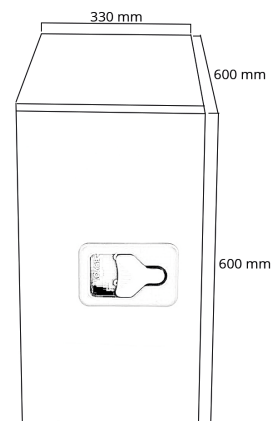

Aluminium

Toolbox 330x600x600 Bevobox Mix, aluminum, shelf side hinged, shining SS lid, 1 lock, door retainer

Product code: 17583714

Description

Durable Bevobox tool box made of aluminum for the needs of heavy equipment, such as a truck or trailer.

A tool box with a shelf makes it easier to keep tools organized.

The elegant shiny door of the storage box is made of stainless steel. Rubber sealed. Ventilation opening at the back. 1 lock.

Additional images