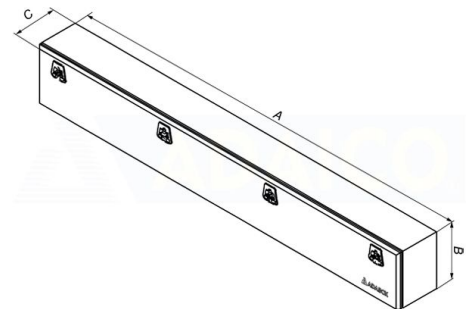

Other metal boxes

Toolbox 3300x450x350, galvanized Adabox, black lidi, for boards

Product code: 160282182

Additional images