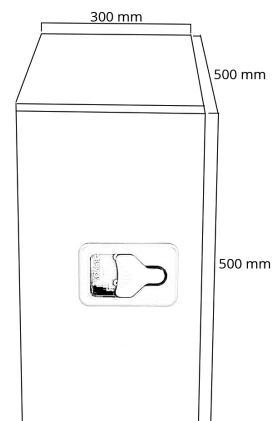

Aluminium

Toolbox 300x500x500 Bevobox Mix, aluminum side hinged, shining SS lid, 1 lock, door retainer

Product code: 17583707

Description

Durable Bevobox tool box made of aluminum for the needs of heavy equipment, such as a truck or trailer.

The elegant shiny door of the storage box is made of stainless steel. Rubber sealed. Ventilation opening at the back. 1 lock.