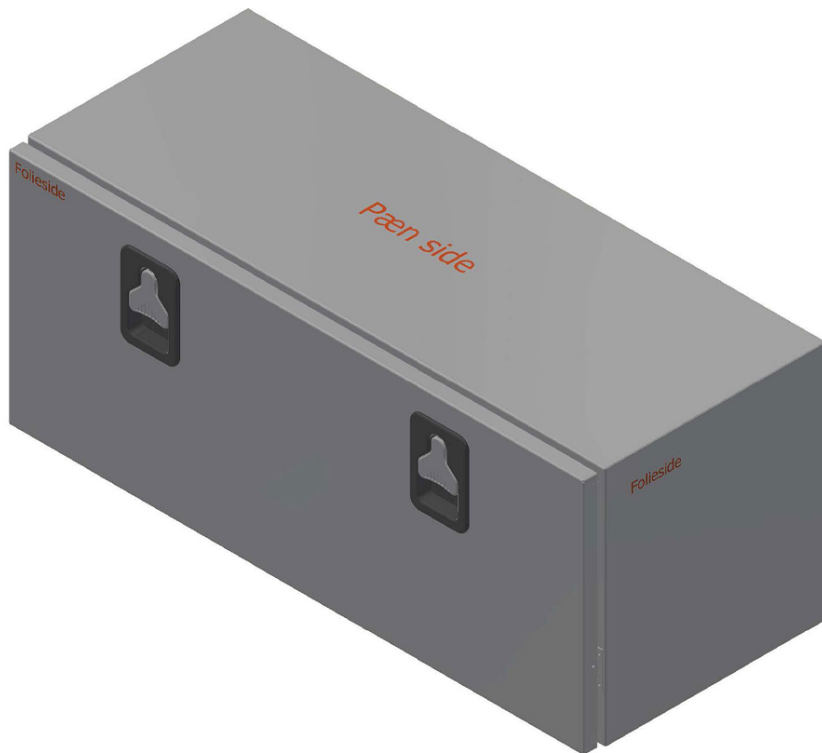

Stainless steel

Toolbox 1200x600x600 SS bottom hinged Bevobox, 1 lock

Product code: 17587660

Description

Durable Bevobox tool box made of aluminum for the needs of heavy equipment, such as a truck or trailer.

The elegant shiny door of the storage box is made of stainless steel. Rubber sealed. Ventilation opening at the back. 2 locks.

Additional images