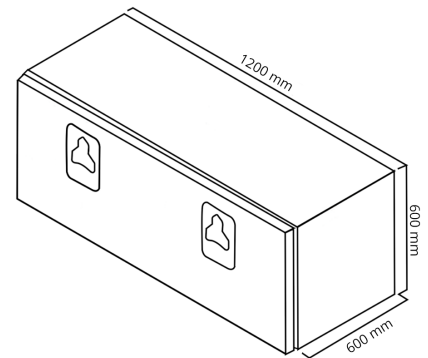

Stainless steel

Toolbox 1200x600x600 SS bottom hinged Bevobox, 1 lock

Product code: 17587660

Description

Durable Bevobox tool box made of aluminum for the needs of heavy equipment, such as a truck or trailer.

The elegant shiny door of the storage box is made of stainless steel. Rubber sealed. Ventilation opening at the back. 2 locks.

Additional images