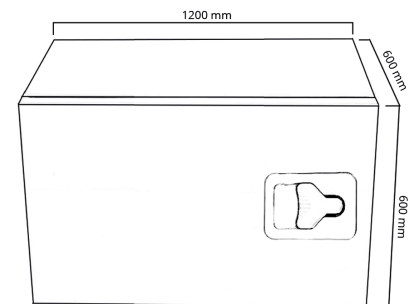

Aluminium

Toolbox 1200x600x600 Bevobox Mix, aluminum side hinged, shining SS lid, 1 lock, door retainer

Product code: 17583720

Description

Durable Bevobox tool box made of aluminum for the needs of heavy equipment, such as a truck or trailer.

The elegant shiny door of the storage box is made of stainless steel. Rubber sealed. Ventilation opening at the back. 1 lock.