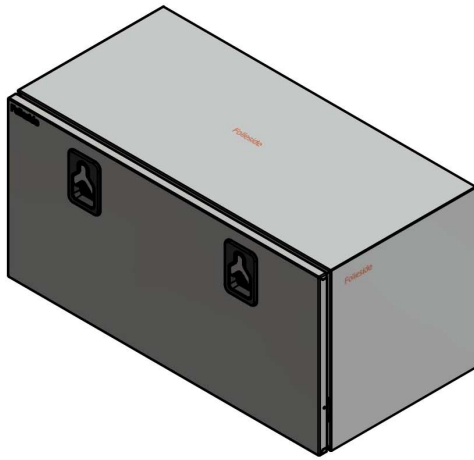

Aluminium

Toolbox 1200x600x600 Bevobox Mix, aluminum bot. hing., shining SS lid, 1 lock, door retainer

Product code: 17583620

Description

Durable Bevobox tool box made of aluminum for the needs of heavy equipment, such as a truck or trailer.

The elegant shiny door of the hinged storage box is made of stainless steel. Rubber sealed. Ventilation opening at the back. 1 lock.

Additional images