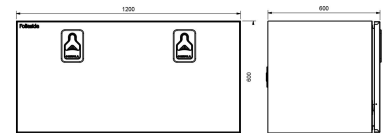

# Toolbox 1200x600x600 Bevobox Mix, aluminum bot. hing., shining SS lid, 1 lock, door retainer

Product code: 17583620