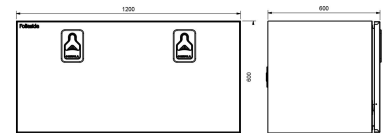

Aluminium

Toolbox 1200x600x600 Bevobox Mix, aluminum bot. hing., shining SS lid, 1 lock, door retainer

Product code: 17583620

Description

Durable Bevobox tool box made of aluminum for the needs of heavy equipment, such as a truck or trailer.

The elegant shiny door of the hinged storage box is made of stainless steel. Rubber sealed. Ventilation opening at the back. 1 lock.

Additional images