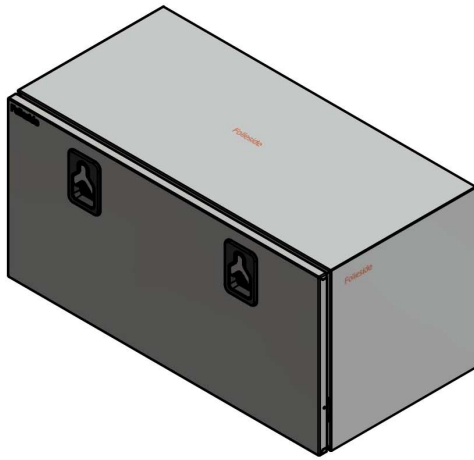

# Toolbox 1200x600x600 Bevobox Mix, aluminum bot. hing., shining SS lid, 1 lock, door retainer

Product code: 17583620

## Description

Durable Bevobox tool box made of aluminum for the needs of heavy equipment, such as a truck or trailer.

The elegant shiny door of the hinged storage box is made of stainless steel. Rubber sealed. Ventilation opening at the back. 1 lock.