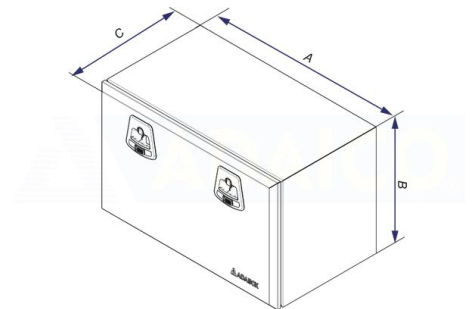

# Toolbox 1200x500x500 galvanized, black Adabox, gas springs, 2 locks

Product code: 160282165

## Description

Adabox - black painted galvanized sheet metal box.

Ergonomic lock with a double locking options (key and padlock ring)

Metal hinges and copper plated steel screws, sealing

1.5mm material thickness

ECE-R73.01 Lateral Protection Devices

L: 1200mm

H: 500mm

**Weight:** 38.1 kg

**B:** 500 mm

**A:** 1200 mm

**C:** 500 mm

---

D: 500mm