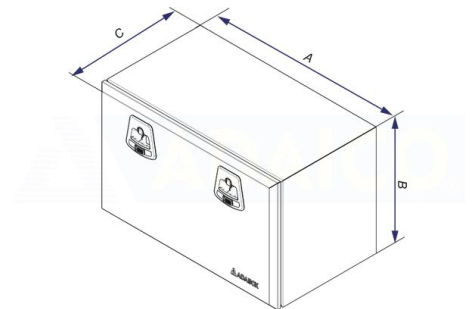

Galvanized

Toolbox 1200x500x500 galvanized, black Adabox, cablet, 2 locks

Product code: 160282164

Description

Adabox - black painted galvanized sheet metal box.

Ergonomic lock with a double locking options (key and padlock ring)

Metal hinges and copper plated steel screws, sealing

1.5mm material thickness

ECE-R73.01 Lateral Protection Devices

L: 1200mm

H: 500mm

Weight: 38.1 kg

B: 500 mm

A: 1200 mm

C: 500 mm

D: 500mm