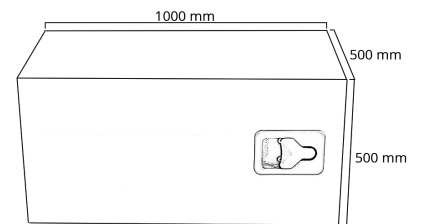

# Toolbox 1000x500x500 SS side hinged Bevobox, 1 lock

Product code: 17587612