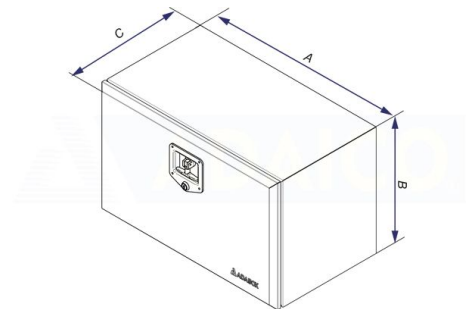

Stainless steel

Toolbox 1000x500x500 SS polished, gas spring Adabox, 2 locks

Product code: 160282308

Description

Stainless Steel Lock

Gas spring

Metallic hinges and copper-plated steel screws

Sealing

Normative:

ECE-R73.01 Lateral Protection Devices

Weight: 34.7 kg**B:** 500 mm**A:** 1000 mm**C:** 500 mm

Additional images

Laatikon pohjalevy
Tuotenumero: 150419

Laatikon pohjalevy
Tuotenumero: 150419