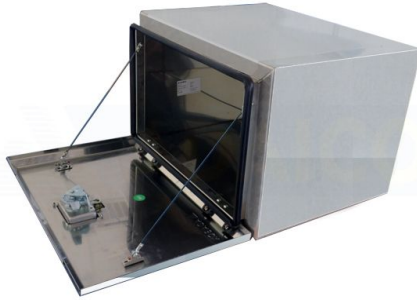

Stainless steel

Toolbox 1000x500x500 SS polished, gas spring Adabox, 2 locks

Product code: 160282308

Description

Stainless Steel Lock

Gas spring

Metallic hinges and copper-plated steel screws

Sealing

Normative:

ECE-R73.01 Lateral Protection Devices

Weight: 34.7 kg**B:** 500 mm**A:** 1000 mm**C:** 500 mm

Additional images

Laatikon pohjalevy
Tuotenumero: 150419

Laatikon pohjalevy
Tuotenumero: 150419