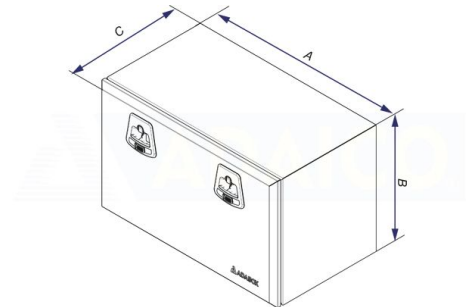

# Toolbox 1000x500x500 SS matt, gas spring Adabox, 2 locks

Product code: 160282302

**Weight:** 34.5 kg**B:** 500 mm**A:** 1000 mm**C:** 500 mm