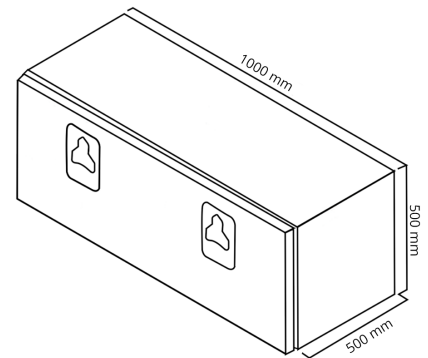

Stainless steel

Toolbox 1000x500x500 SS bottom hinged Bevobox, 1 lock

Product code: 17587652

Description

Durable Bevobox tool box made of aluminum for the needs of heavy equipment, such as a truck or trailer.

The elegant shiny door of the storage box is made of stainless steel. Rubber sealed. Ventilation opening at the back. 2 locks.

Additional images