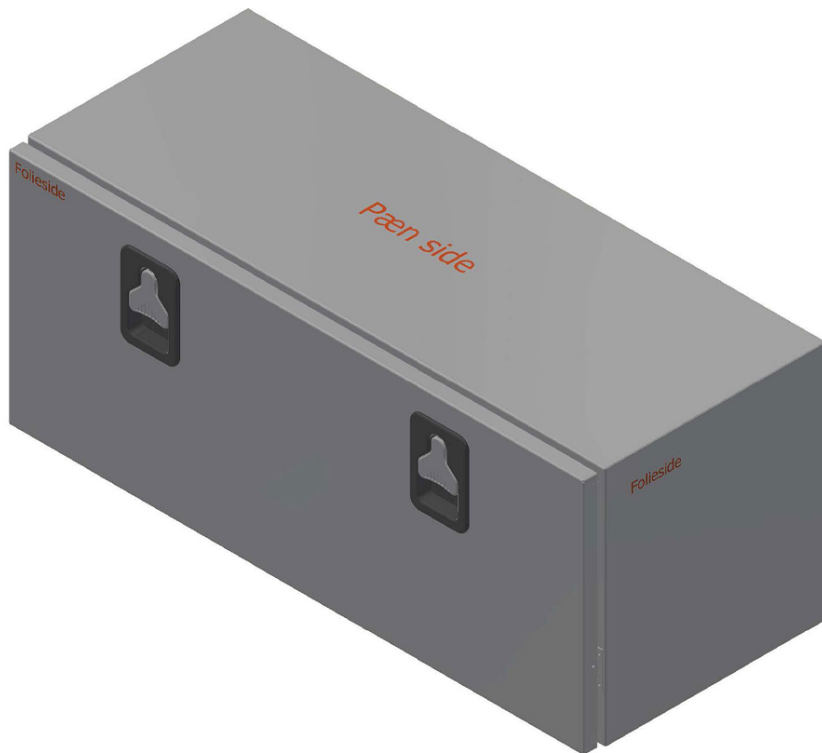

Stainless steel

Toolbox 1000x500x500 SS bottom hinged Bevobox, 1 lock

Product code: 17587652

Description

Durable Bevobox tool box made of aluminum for the needs of heavy equipment, such as a truck or trailer.

The elegant shiny door of the storage box is made of stainless steel. Rubber sealed. Ventilation opening at the back. 2 locks.

Additional images