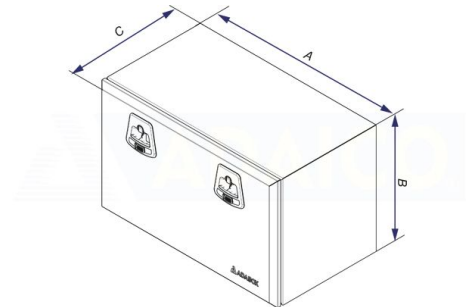

Galvanized

Toolbox 1000x500x500 galvanized, black Adabox, cablet, 2 locks

Product code: 160282162

Description

Adabox - black painted galvanized sheet metal box.

Ergonomic lock with a double locking options (key and padlock ring)

Metal hinges and copper plated steel screws, sealing

1.5mm material thickness

ECE-R73.01 Lateral Protection Devices

L: 1000mm

H: 500mm

Weight: 33.8 kg

B: 500 mm

A: 1000 mm

C: 500 mm

D: 500mm