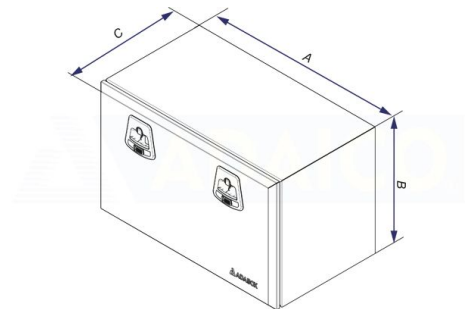

Galvanized

Toolbox 1000x500x500 galvanized black Adabox gas springs, shelf, 2 locks

Product code: 160280016

Description

Adabox - black painted galvanized sheet metal box.

Ergonomic lock with a double locking options (key and padlock ring)

Metal hinges and copper plated steel screws, sealing

1.5mm material thickness

ECE-R73.01 Lateral Protection Devices

L: 1000mm

H: 500mm

Weight: 40.7 kg

B: 500 mm

A: 1000 mm

C: 500 mm

D: 500mm