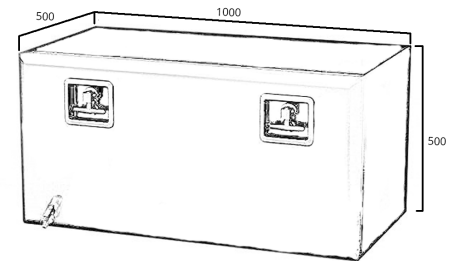

Galvanized

Toolbox 1000x500x500 galvanized, black Adabox, 10l water tank, 2 locks

Product code: 160202255

**Weight:** 37 kg

Description

Adabox black painted galvanized sheet metal box.

Ergonomic and double locking (key and padlock ring)

Metal hinges and copper plated steel screws, sealing

1.5mm material thickness

ECE-R73.01 Lateral Protection Devices

L: 1000mm

H: 500mm

D: 500mm

Additional images