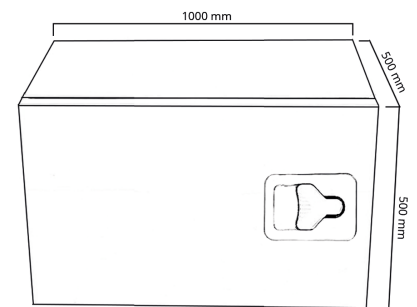

Aluminium

Toolbox 1000x500x500 Bevobox Mix, aluminum side hinged, shining SS lid, 1 lock, door retainer

Product code: 17583712 Old product code: 150104

Description

Durable Bevobox tool box made of aluminum for the needs of heavy equipment, such as a truck or trailer.

The elegant shiny door of the storage box is made of stainless steel. Rubber sealed. Ventilation opening at the back. 1 lock.

Weight: 20.15 kg