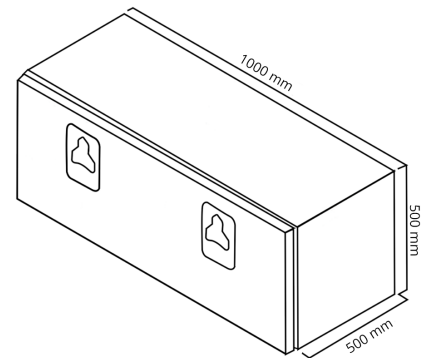

Aluminium

Toolbox 1000x500x500 Bevobox Mix, aluminum bot. hing., shining SS lid, 1 lock, door retainer

Product code: 17583612 Old product code: 150099

Description

Durable Bevobox tool box made of aluminum for the needs of heavy equipment, such as a truck or trailer.

The elegant shiny door of the hinged storage box is made of stainless steel. Rubber sealed. Ventilation opening at the back. 1 lock.

Additional images