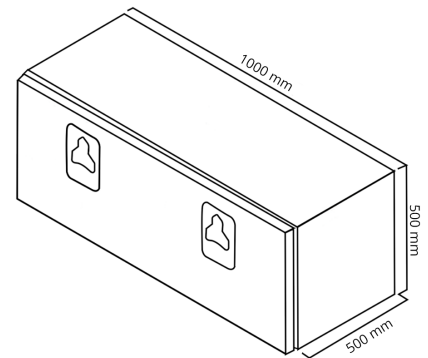

Aluminium

Toolbox 1000x500x500 Bevobox Mix, aluminum bot. hing., shining SS lid, 1 lock, door retainer

Product code: 17583612 Old product code: 150099

Description

Durable Bevobox tool box made of aluminum for the needs of heavy equipment, such as a truck or trailer.

The elegant shiny door of the hinged storage box is made of stainless steel. Rubber sealed. Ventilation opening at the back. 1 lock.

Weight: 20.6 kg

Additional images