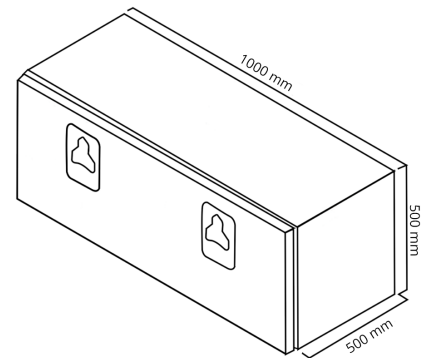

Aluminium

Toolbox 1000x500x500 Bevobox Mix, aluminum bot. hing., shining SS lid, 1 lock, door retainer

Product code: 17583612 Old product code: 150099

Description

Durable Bevobox tool box made of aluminum for the needs of heavy equipment, such as a truck or trailer.

The elegant shiny door of the hinged storage box is made of stainless steel. Rubber sealed. Ventilation opening at the back. 1 lock.

Weight: 20.6 kg

Additional images