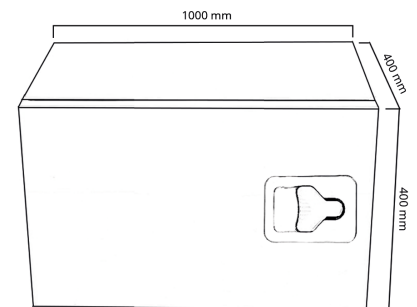

# Toolbox 1000x400x400 SS side hinged Bevobox, 1 lock

Product code: 17587606

## Description

Durable Bevobox tool box made of aluminum for the needs of heavy equipment, such as a truck or trailer.

The elegant shiny door of the storage box is made of stainless steel. Rubber sealed. Ventilation opening at the back. 1 lock.