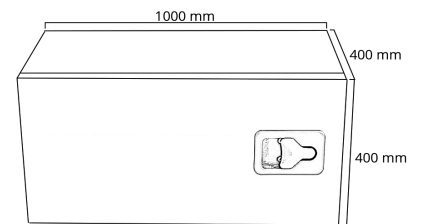

# Toolbox 1000x400x400 Bevobox Mix, aluminum side hinged, shining SS lid, 1 lock, door retainer

Product code: 17583706