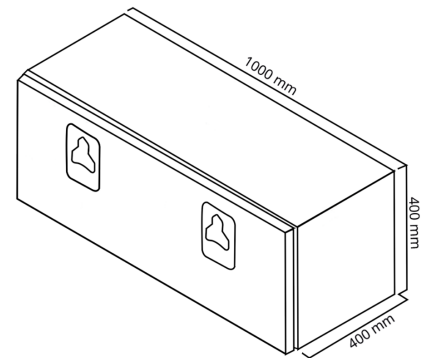

# Toolbox 1000x400x400 Bevobox Mix, aluminum bot. hing., shining SS lid, 1 lock, door retainer

Product code: 17583606

## Description

Durable Bevobox tool box made of aluminum for the needs of heavy equipment, such as a truck or trailer.

The elegant shiny door of the hinged storage box is made of stainless steel. Rubber sealed. Ventilation opening at the back. 2 locks.