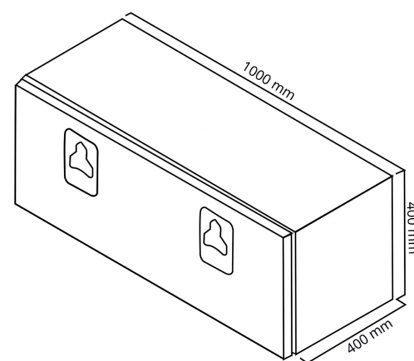

Aluminium

Toolbox 1000x400x400 Bevobox Mix, aluminum bot. hing., shining SS lid, 1 lock, door retainer

Product code: 17583606

Description

Durable Bevobox tool box made of aluminum for the needs of heavy equipment, such as a truck or trailer.

The elegant shiny door of the hinged storage box is made of stainless steel. Rubber sealed. Ventilation opening at the back. 2 locks.

Aluminum as a material is light and very resistant to corrosion.

Additional images