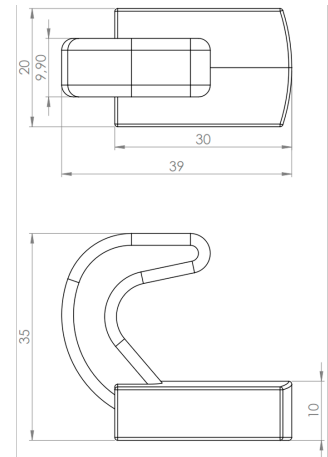

## Locks

**Toggle latch hook, Uncoated**

Product code: 103911 Old product code: 70163

**Description****Material:** Plain steel**Weight:** 0.07 kg