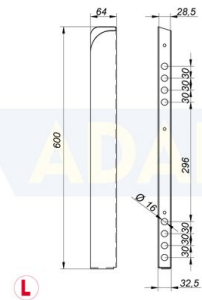

# TIMBERHOLDER 600X29X64 E=2 STEEL KTF LEFT TO RIVET

Product code: 160502214

**Weight:** 1.43 kg