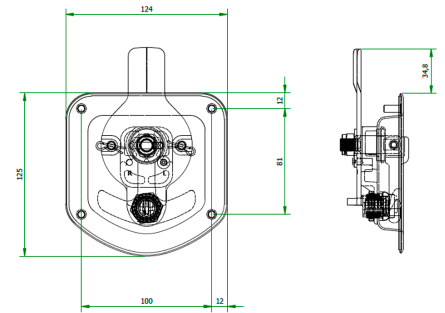

Spare parts

Tilbox T-drop lock SS

Product code: 103927 Old product code: 70183

Weight: 0.58 kg

Additional images