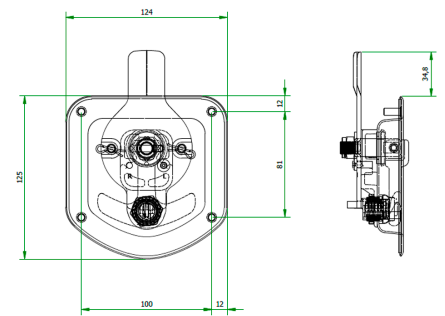

# Tilbox T-drop lock SS

Product code: 103927 Old product code: 70183

**Weight:** 0.58 kg