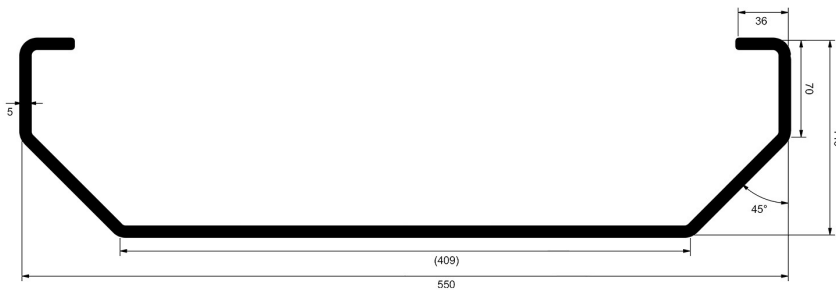

# Tarp box 2500x550 mm, w/ Edge profile

## Description

Curtain box

L: 2500mm

D: 550mm

H: 140mm

Material: Anodized aluminum

W/edge profile

Weight: 10kg

**Weight:** 10 kg