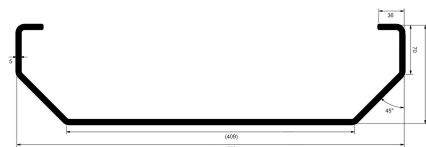

Other metal boxes

Tarp box 2000x550 mm, w/ Edge profile Aluminium

Product code: 17600580

Description

Curtain box

L: 2000mm

D: 550mm

H: 140mm

Material: Aluminium

W/edge profile.

Weight: 8kg