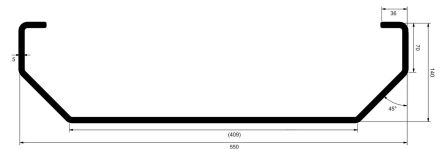

Other metal boxes

Tarp box 2000x550 mm, w/ Edge profile Aluminium

Product code: 17600580

Description

Curtain box

L: 2000mm

D: 550mm

H: 140mm

Material: Aluminium

W/edge profile.

Weight: 8kg