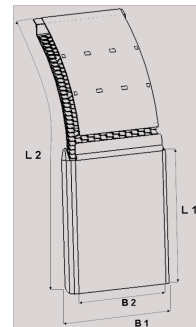

Supra

Supra flap 720 400

Product code: 100833 Old product code: 5068721

Description

Logo printing on request

- Made from High Density Polyethylene HDPE that ensures excellent temperature and chemical resistance
- Available with suitable sizes for all commercial vehicle tire dimensions
- Flexible, light in weight, has a self-cleaning construction
- Effective water spray suppression - reduces 80% of the water spray thrown up by tires and returns it to the road surface
- Easy fitting for existing mudguards with bolt or rivet joint

Weight: 2.6 kg

B1: 720 mm

B2: 685 mm

L1: 400 mm

L2: 820 mm

Pallet size: 1000x2250 mm

Quantity per layer: 30 pcs

Quantity per pallet: 90 pcs

Layers per pallet: 3 pcs

Additional images