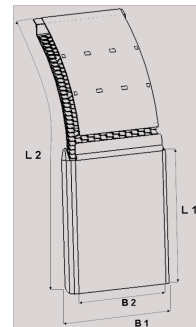

Supra

Supra flap 720 400

Product code: 100831 Old product code: 5068720

Description

Logo printing on request

- Made from High Density Polyethylene HDPE that ensures excellent temperature and chemical resistance
- Available with suitable sizes for all commercial vehicle tire dimensions
- Flexible, light in weight, has a self-cleaning construction
- Effective water spray suppression - reduces 80% of the water spray thrown up by tires and returns it to the road surface
- Easy fitting for existing mudguards with bolt or rivet joint

Weight: 2.7 kg

B1: 720 mm

B2: 685 mm

L1: 400 mm

L2: 820 mm

Pallet size: 1000x2250 mm

Quantity per layer: 30 pcs

Quantity per pallet: 90 pcs

Layers per pallet: 3 pcs

Additional images