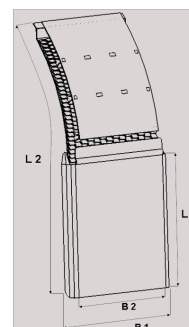

Supra

Supra flap 720 400

Product code: 100831 Old product code: 5068720

Description

Logo printing on request

- Made from High Density Polyethylene HDPE that ensures excellent temperature and chemical resistance
- Available with suitable sizes for all commercial vehicle tire dimensions
- Flexible, light in weight, has a self-cleaning construction
- Effective water spray suppression - reduces 80% of the water spray thrown up by tires and returns it to the road surface
- Easy fitting for existing mudguards with bolt or rivet joint

Weight: 2.7 kg**B1:** 720 mm**B2:** 685 mm**L1:** 400 mm**L2:** 820 mm**Pallet size:** 1000x2250 mm**Quantity per layer:** 30 pcs**Quantity per pallet:** 90 pcs**Layers per pallet:** 3 pcs

Additional images