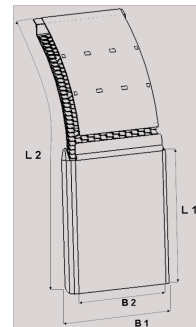

Supra

Supra flap 720 300

Product code: 100834 Old product code: 5068722

Description

Logo printing on request

- Made from High Density Polyethylene HDPE that ensures excellent temperature and chemical resistance
- Available with suitable sizes for all commercial vehicle tire dimensions
- Flexible, light in weight, has a self-cleaning construction
- Effective water spray suppression - reduces 80% of the water spray thrown up by tires and returns it to the road surface
- Easy fitting for existing mudguards with bolt or rivet joint

Weight: 2.4 kg

B1: 720 mm

B2: 685 mm

L1: 300 mm

L2: 820 mm

Pallet size: 1450x2250 mm

Quantity per layer: 60 pcs

Quantity per pallet: 180 pcs

Layers per pallet: 3 pcs

Additional images