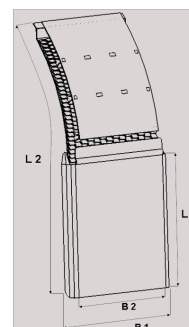

Supra

Supra flap 650-680 400

Product code: 100826 Old product code: 5068651

Description

Logo printing on request

- Made from High Density Polyethylene HDPE that ensures excellent temperature and chemical resistance
- Available with suitable sizes for all commercial vehicle tire dimensions
- Flexible, light in weight, has a self-cleaning construction
- Effective water spray suppression - reduces 80% of the water spray thrown up by tires and returns it to the road surface
- Easy fitting for existing mudguards with bolt or rivet joint

Weight: 2.4 kg**B1:** 650680 mm**B2:** 615 mm**L1:** 400 mm**L2:** 820 mm**Pallet size:** 1300X2250 mm**Quantity per layer:** 50 pcs**Quantity per pallet:** 150 pcs**Layers per pallet:** 3 pcs

Additional images