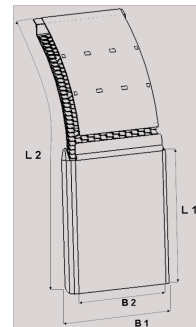

Supra

Supra flap 650-680 400

Product code: 100818 Old product code: 5068650

Description

Logo printing on request

- Made from High Density Polyethylene HDPE that ensures excellent temperature and chemical resistance
- Available with suitable sizes for all commercial vehicle tire dimensions
- Flexible, light in weight, has a self-cleaning construction
- Effective water spray suppression - reduces 80% of the water spray thrown up by tires and returns it to the road surface
- Easy fitting for existing mudguards with bolt or rivet joint

Weight: 2.5 kg

B1: 650680 mm

B2: 615 mm

L1: 400 mm

L2: 820 mm

Pallet size: 1300X2250 mm

Quantity per layer: 50 pcs

Quantity per pallet: 150 pcs

Layers per pallet: 3 pcs

Additional images