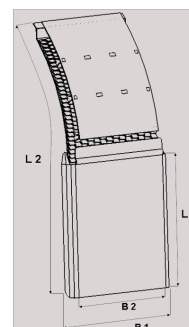

Supra

Supra flap 650-680 300

Product code: 100827 Old product code: 5068652

Description

Logo printing on request

- Made from High Density Polyethylene HDPE that ensures excellent temperature and chemical resistance
- Available with suitable sizes for all commercial vehicle tire dimensions
- Flexible, light in weight, has a self-cleaning construction
- Effective water spray suppression - reduces 80% of the water spray thrown up by tires and returns it to the road surface
- Easy fitting for existing mudguards with bolt or rivet joint

Weight: 2.3 kg**B1:** 650680 mm**B2:** 615 mm**L1:** 300 mm**L2:** 820 mm**Pallet size:** 1300X2250 mm**Quantity per layer:** 60 pcs**Quantity per pallet:** 180 pcs**Layers per pallet:** 3 pcs

Additional images