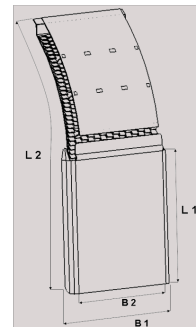

Supra

Supra flap 650-680 300

Product code: 100827 Old product code: 5068652

Description

Logo printing on request

- Made from High Density Polyethylene HDPE that ensures excellent temperature and chemical resistance
- Available with suitable sizes for all commercial vehicle tire dimensions
- Flexible, light in weight, has a self-cleaning construction
- Effective water spray suppression - reduces 80% of the water spray thrown up by tires and returns it to the road surface
- Easy fitting for existing mudguards with bolt or rivet joint

Weight: 2.3 kg**B1:** 650680 mm**B2:** 615 mm**L1:** 300 mm**L2:** 820 mm**Pallet size:** 1300X2250 mm**Quantity per layer:** 60 pcs**Quantity per pallet:** 180 pcs**Layers per pallet:** 3 pcs

Additional images