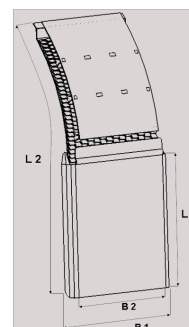

Supra

Supra flap 595-630 400 mm

Product code: 100812 Old product code: 5068595

Description

Logo printing on request

- Made from High Density Polyethylene HDPE that ensures excellent temperature and chemical resistance
- Available with suitable sizes for all commercial vehicle tire dimensions
- Flexible, light in weight, has a self-cleaning construction
- Effective water spray suppression - reduces 80% of the water spray thrown up by tires and returns it to the road surface
- Easy fitting for existing mudguards with bolt or rivet joint

Weight: 2.2 kg**B1:** 595630 mm**B2:** 560 mm**L1:** 400 mm**L2:** 820 mm**Pallet size:** 1300X2250 mm**Quantity per layer:** 50 pcs**Quantity per pallet:** 150 pcs**Layers per pallet:** 3 pcs

Additional images