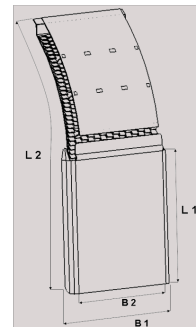

Supra

Supra flap 595-630 400 mm

Product code: 100812 Old product code: 5068595

Description

Logo printing on request

- Made from High Density Polyethylene HDPE that ensures excellent temperature and chemical resistance
- Available with suitable sizes for all commercial vehicle tire dimensions
- Flexible, light in weight, has a self-cleaning construction
- Effective water spray suppression - reduces 80% of the water spray thrown up by tires and returns it to the road surface
- Easy fitting for existing mudguards with bolt or rivet joint

Weight: 2.2 kg**B1:** 595630 mm**B2:** 560 mm**L1:** 400 mm**L2:** 820 mm**Pallet size:** 1300X2250 mm**Quantity per layer:** 50 pcs**Quantity per pallet:** 150 pcs**Layers per pallet:** 3 pcs

Additional images