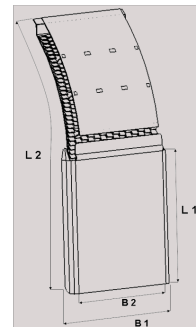

Supra

Supra flap 595-630 400

Product code: 100810 Old product code: 5068591

Description

Logo printing on request

- Made from High Density Polyethylene HDPE that ensures excellent temperature and chemical resistance
- Available with suitable sizes for all commercial vehicle tire dimensions
- Flexible, light in weight, has a self-cleaning construction
- Effective water spray suppression - reduces 80% of the water spray thrown up by tires and returns it to the road surface
- Easy fitting for existing mudguards with bolt or rivet joint

Weight: 2.1 kg**B1:** 595630 mm**B2:** 560 mm**L1:** 400 mm**L2:** 820 mm**Pallet size:** 1300X2250 mm**Quantity per layer:** 50 pcs**Quantity per pallet:** 150 pcs**Layers per pallet:** 3 pcs

Additional images