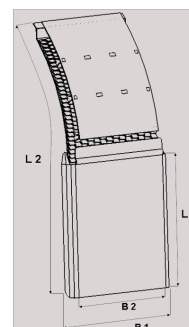

Supra

Supra flap 595-630 300

Product code: 100811 Old product code: 5068592

Description

Logo printing on request

- Made from High Density Polyethylene HDPE that ensures excellent temperature and chemical resistance
- Available with suitable sizes for all commercial vehicle tire dimensions
- Flexible, light in weight, has a self-cleaning construction
- Effective water spray suppression - reduces 80% of the water spray thrown up by tires and returns it to the road surface
- Easy fitting for existing mudguards with bolt or rivet joint

Weight: 2.1 kg**B1:** 595630 mm**B2:** 560 mm**L1:** 300 mm**L2:** 820 mm**Pallet size:** 1300X2250 mm**Quantity per layer:** 70 pcs**Quantity per pallet:** 210 pcs**Layers per pallet:** 3 pcs

Additional images