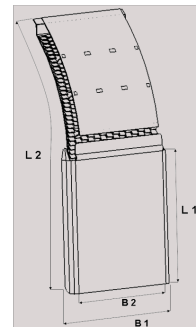

Supra

Supra flap 595-630 300

Product code: 100811 Old product code: 5068592

Description

Logo printing on request

- Made from High Density Polyethylene HDPE that ensures excellent temperature and chemical resistance
- Available with suitable sizes for all commercial vehicle tire dimensions
- Flexible, light in weight, has a self-cleaning construction
- Effective water spray suppression - reduces 80% of the water spray thrown up by tires and returns it to the road surface
- Easy fitting for existing mudguards with bolt or rivet joint

Weight: 2.1 kg**B1:** 595630 mm**B2:** 560 mm**L1:** 300 mm**L2:** 820 mm**Pallet size:** 1300X2250 mm**Quantity per layer:** 70 pcs**Quantity per pallet:** 210 pcs**Layers per pallet:** 3 pcs

Additional images